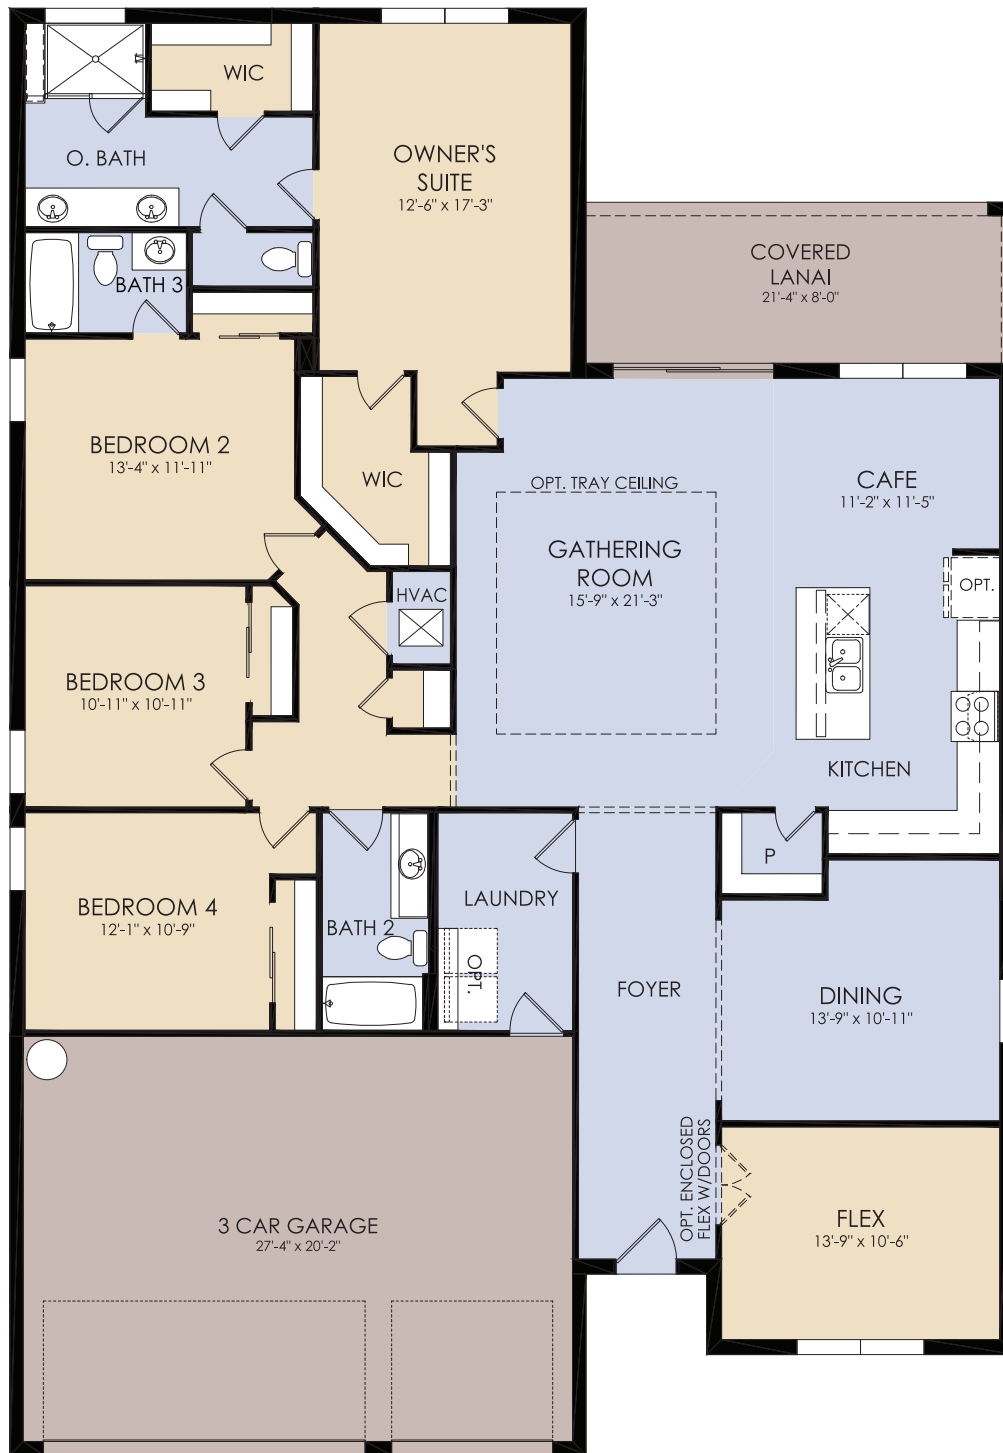

More Life Built In[®]

Caldera | Bloomfield

2,503 A/C Sq. Ft. | 4 Bedrooms | 3 Baths | 3-Car Garage

Elevation FM1

Elevation FM2

Elite Series

Elevation C2

Elevation CO2

Bloomfield

2,503 A/C Sq. Ft. | 4 Bedrooms | 3 Baths | 3-Car Garage

Visit [Pulte.com/Caldera](https://www.pulte.com/Caldera) to access our interactive floor plan tool to further personalize the options available for this home design.